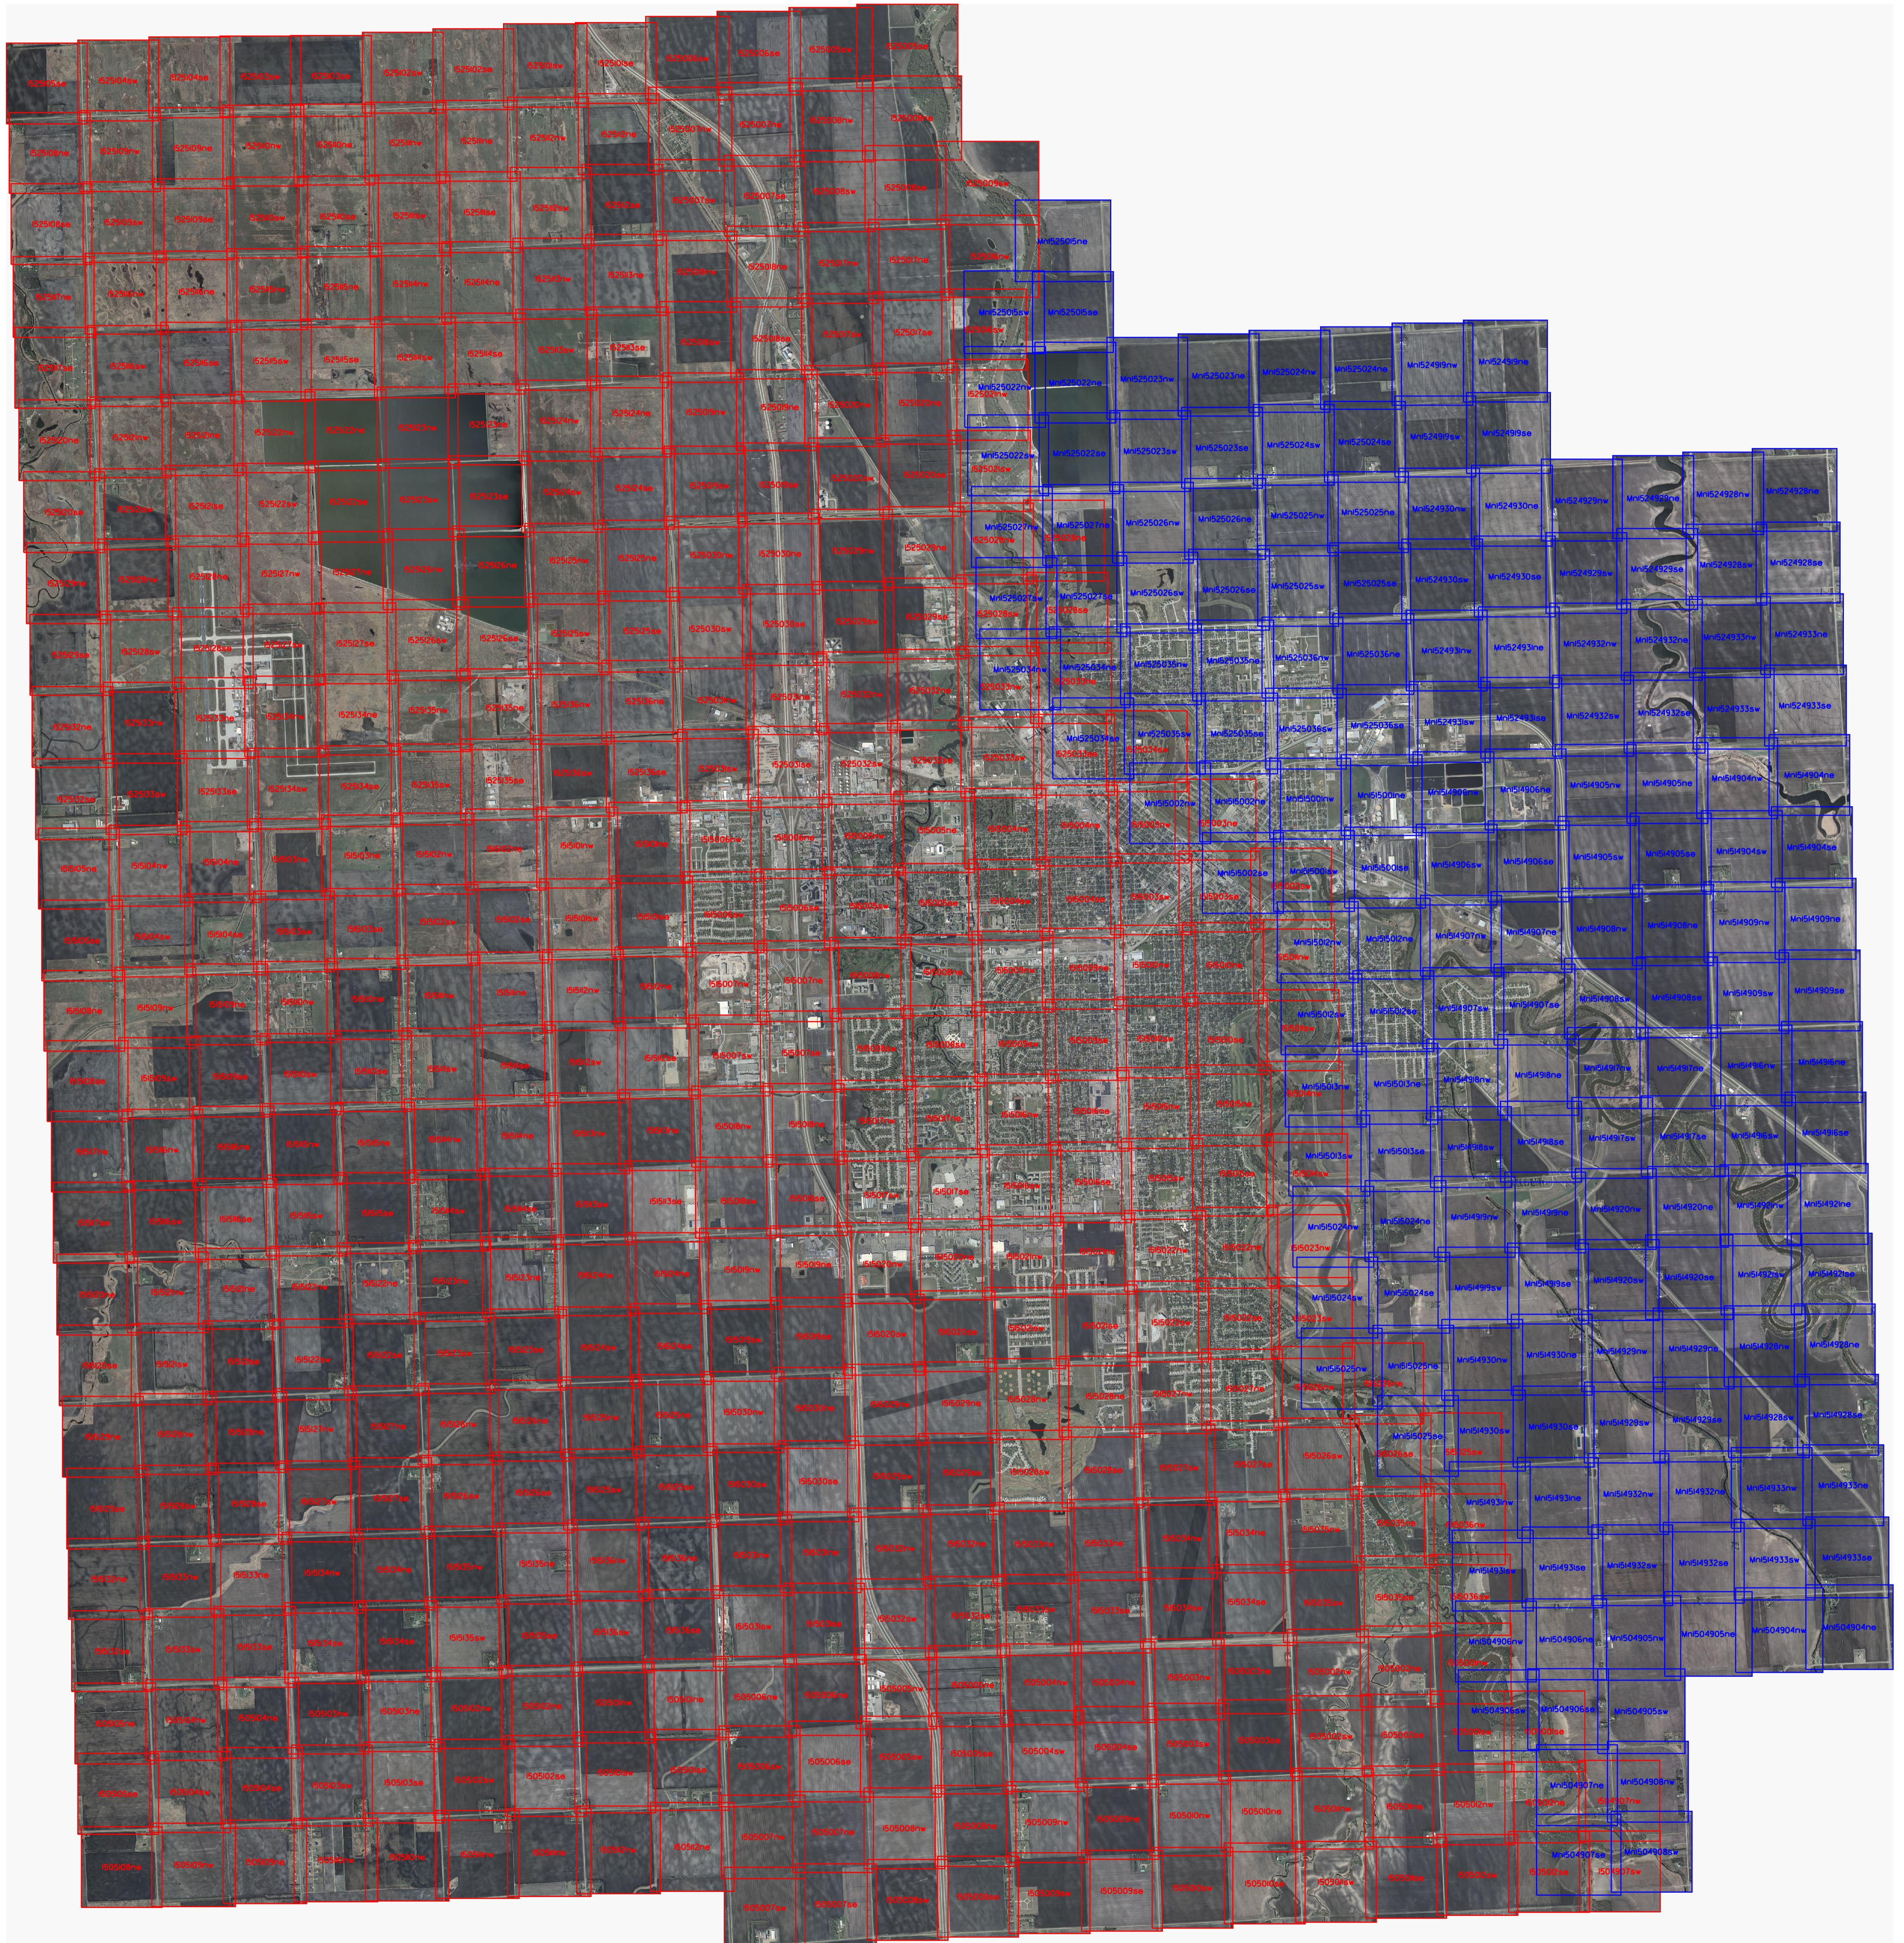

2012 GRAND FORKS MPO Orthophoto Tile Index

 - North Dakota Half-Foot Orthophoto Tiles

 - Minnesota Half-Foot Orthophoto Tiles